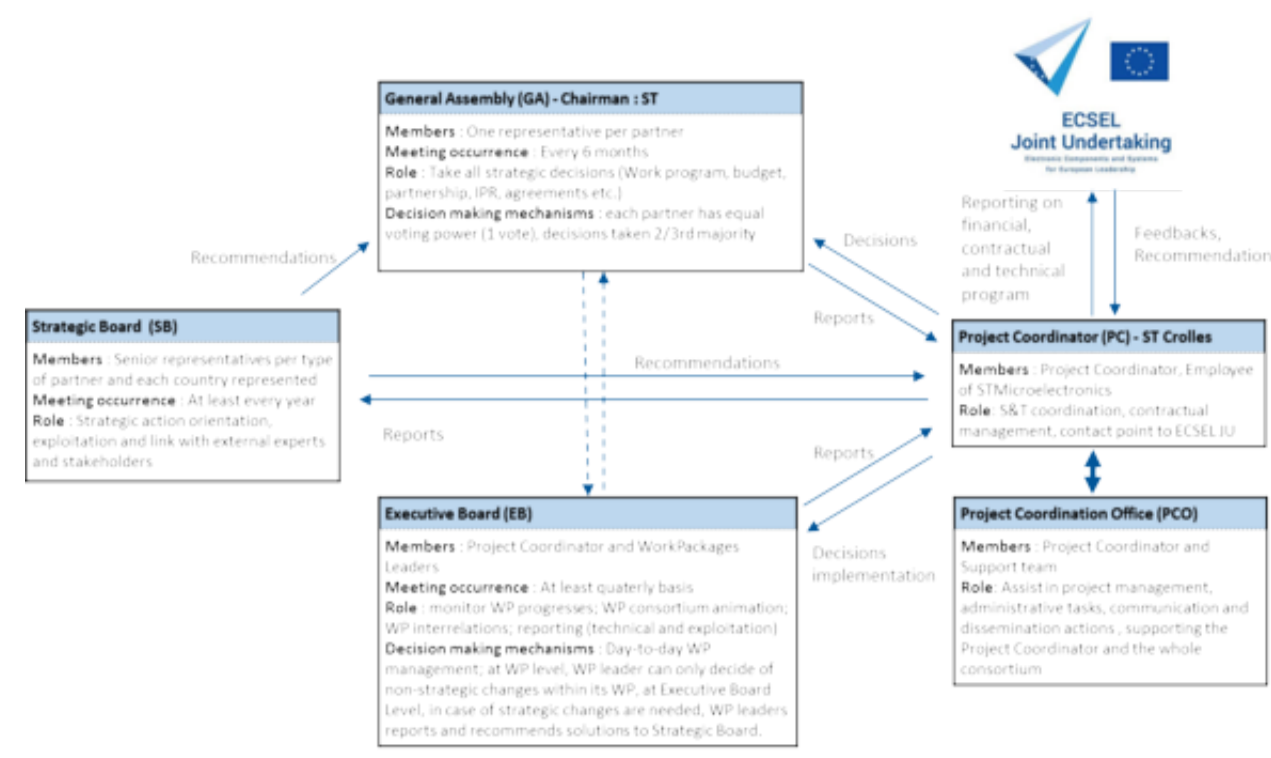

DOWNLOAD

Animation Director Program Management

Animation Director Program Management

DOWNLOAD

They know that skilled and credentialed practitioners are among their most valuable resources. Direct and ideate animation efficiently to best communicate the story, timing, and emotional beats. And they are always improving their own and their teams' skills through lessons-learned reviews at project completion. With experience, they may become program managers (responsible for multiple related projects) or portfolio managers (responsible for selection, prioritization and alignment of projects and programs with an organization's strategy). Firm understanding of rigging capabilities as it pertains to animation and feature requests.

The Walt Disney Company As well as in program acquisition Appointment to lead the FBI's Los Angeles Field Office as assistant director. 15 12 75 Version: 15 12 75 Size: 42 33 MBytes Added: License: - Type: Windows 7 Description: Intel Graphics Media Accelerator Windows 7 v. They can shift readily between the 'big picture' and the small-but-crucial details, knowing when to concentrate on each. They adapt their approach to the context and constraints of each project, knowing that no 'one size' can fit all the variety of projects.